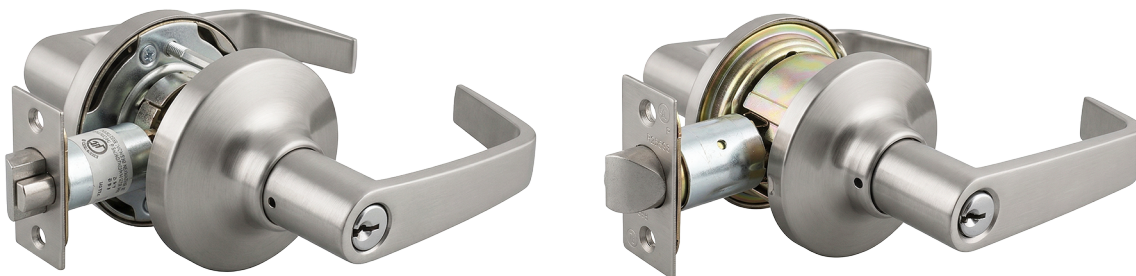

Cylindrical Locks, Tubular Locks, and Related Hardware

How to order cylindrical locks, tubular locks, and related hardware?

Print this page, write in your quantities, and fax to 224-241-8050,

or scan/email to: info@DirectHardware.com

Need Assistance? Call us at 800-449-1462 and we'll be happy to help.